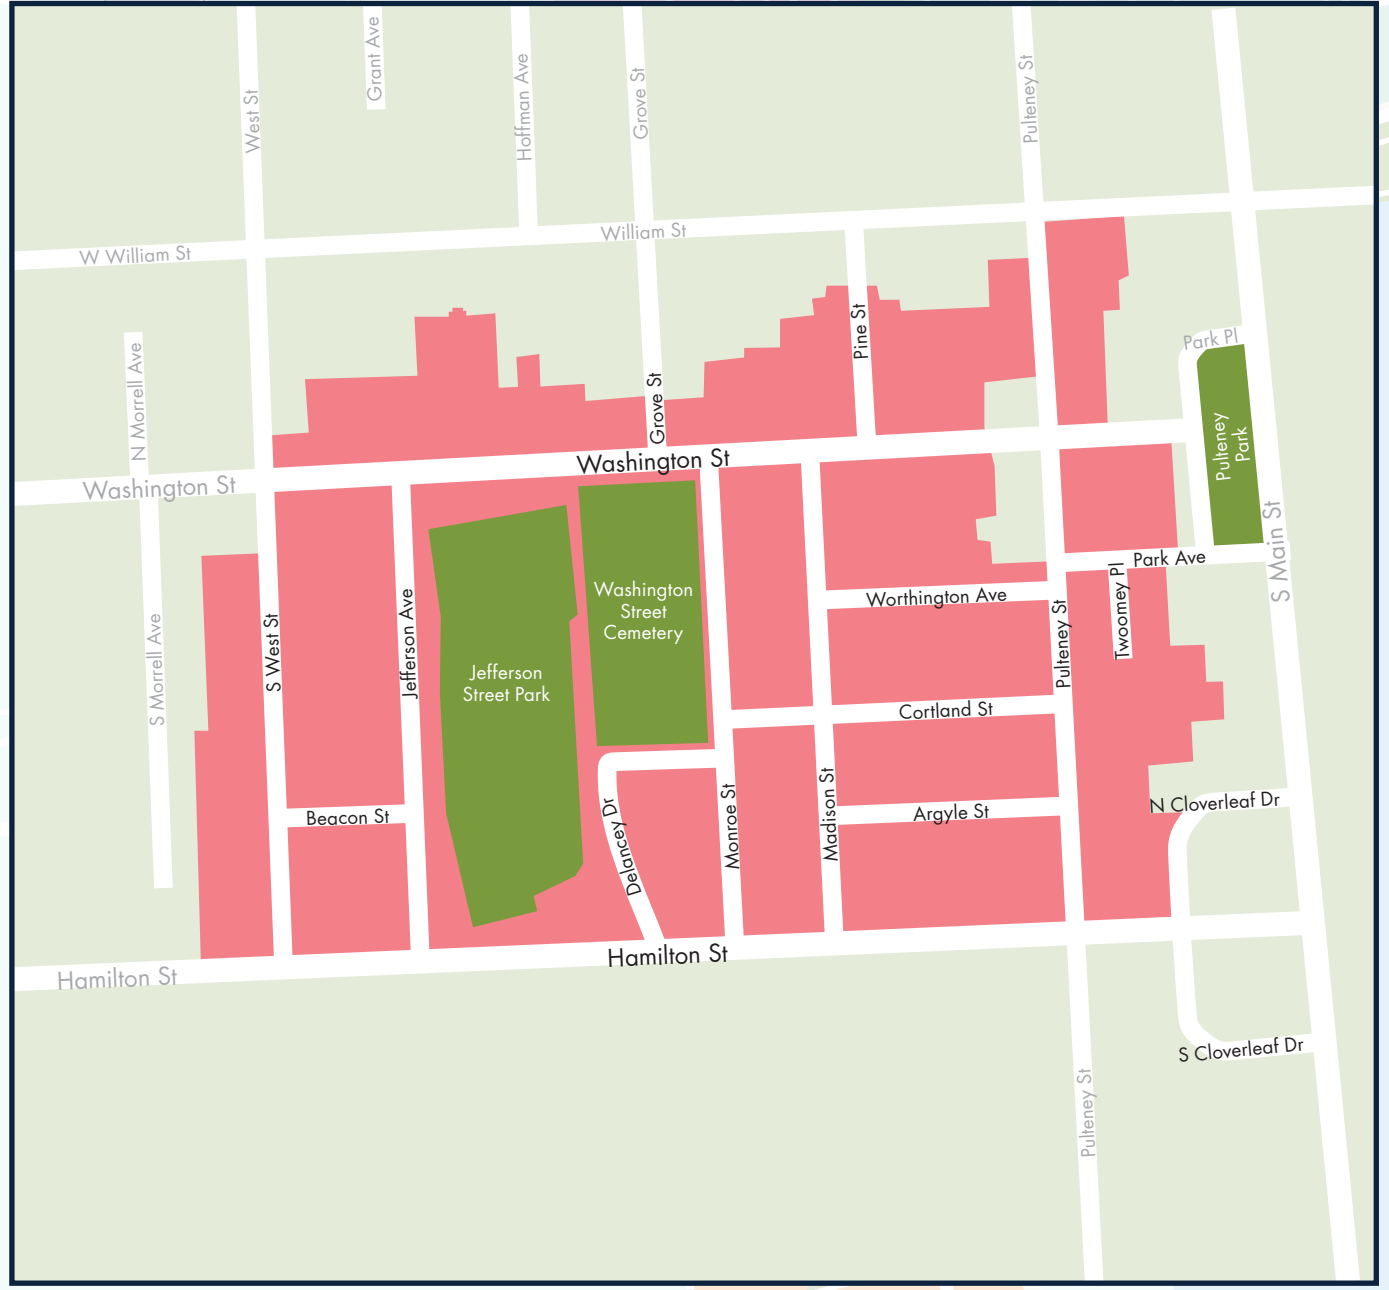

Founders Square

Scale in Miles
1 Inch = 0.1 Mile